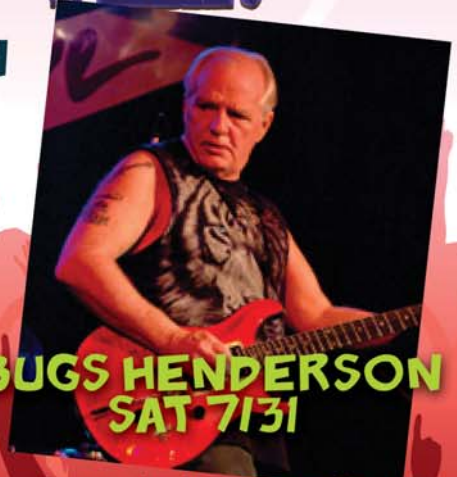

**MARCEL STRONG**  
SAT 7110

**CHRIS BELL**  
FRI 7116

**KIM MASSIE**  
SAT 7117

**ERIC DAVIS**  
FRI 7123

# LIVE BLUES

SEVEN NIGHTS A WEEK

**ROLAND JOHNSON**  
EVERY WED

**CHRIS RUEST**  
SAT 7124

**BUGS HENDERSON**  
SAT 7131

**The BEALE**  
on Broadway  
SAINT LOUIS, MISSOURI

Monday – The Hard Tale Blues Band 10:00pm  
Tuesday – Marquise Knox 8:00pm Kim Massie and the Solid Senders 10:00pm  
Wednesday – Bob "Bumblebee" Kamoske 8:00pm Roland Johnson Soul Endeavor 10:00pm  
Thursday – Ground Floor Band 8:00pm Kim Massie and the Solid Senders 10:00pm  
Friday – The Ground Floor Band 8:00pm  
Saturday – Roland Johnson and The Rhythm Kings 8:00pm  
Sunday – Paul Niehaus IV Band 8:00pm Marquise Knox 9:30pm